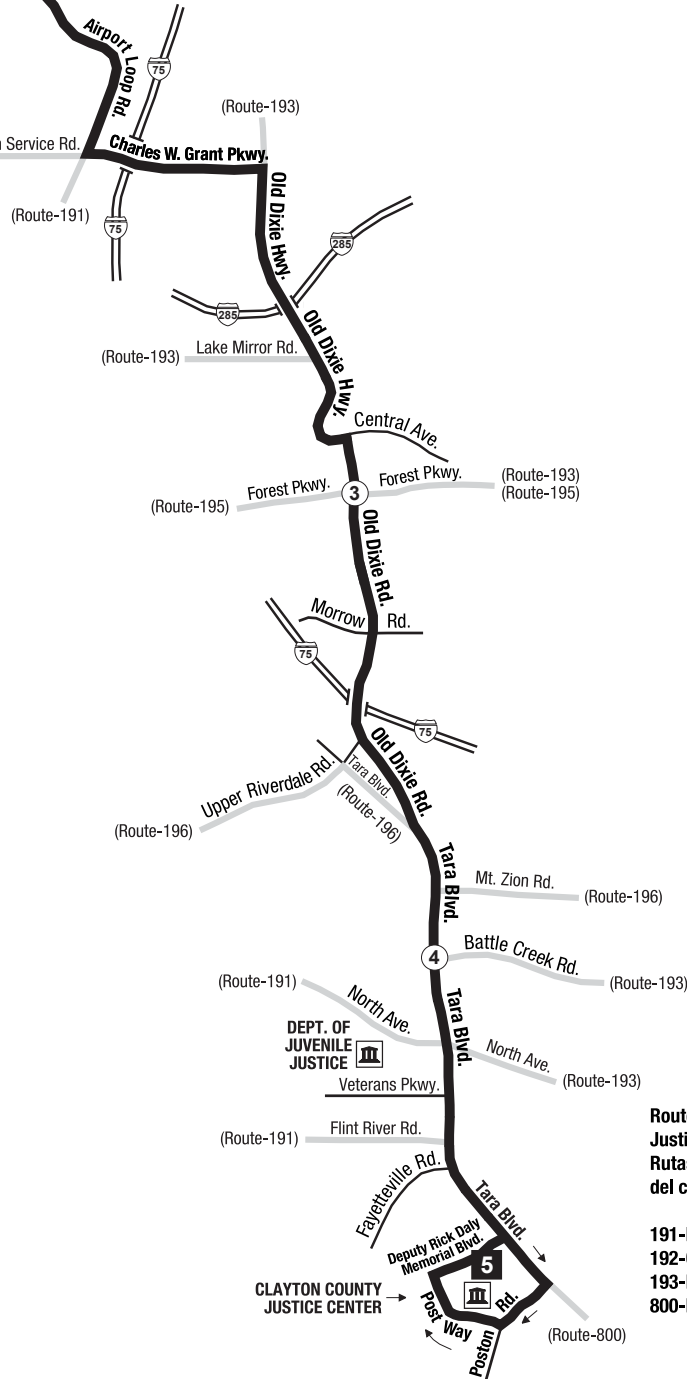

**Routes intersecting at East Point Station:  
Rutas intersectando en la Estación East Point:**

- 78-Cleveland Avenue
- 79-Sylvan Hills
- 81-Venetian Hills/Delowe Drive
- 84-Washington Road/Camp Creek Marketplace
- 93-Headland Drive/Main Street
- 181-Washington Road/Fairburn
- 192-Old Dixie/Tara Boulevard
- 193-Morrow/Jonesboro

**HARTSFIELD-JACKSON  
ATLANTA  
INTERNATIONAL  
AIRPORT**

— INTERSECTING ROUTES  
Rutas Intersectando

**Routes intersecting at Clayton County  
Justice Center:  
Rutas intersectando el Centro de Justicia  
del condado de Clayton:**

- 191-Riverdale/ATL International Terminal
- 192-Old Dixie/Tara Boulevard
- 193-Morrow/Jonesboro
- 800-Lovejoy